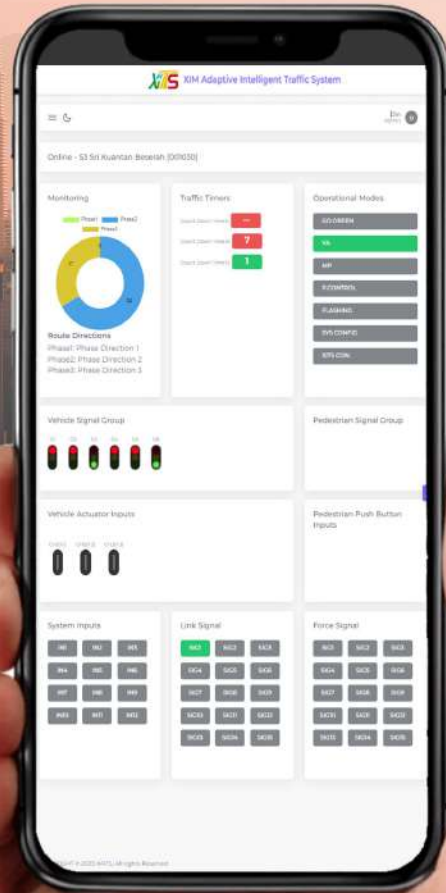

# KAF XIM ADAPTIVE INTELLIGENT TRANSPORTATION SYSTEM

KAF XIM Adaptive Intelligent Transportation System (KAF XAITS) is a real time and an intelligent traffic light monitoring and management integrated platform.

KAF XAITS synchronizes traffic light signals to optimize traffic flow. It's beyond the just a way of linking traffic light for road management coordination, KAF XAITS is a sophisticated solution that allows for the traffic management strategies.

Central Data management center performs controlling, directing, planning, optimizing, central data hub solution for useful data transmitted by site installed traffic light controllers. It can analyze traffic volumes and hence can predict upcoming congestions, It has very power route flow by per second connection of traffic light controller with KAF XIM Adaptive Intelligent Transportation System