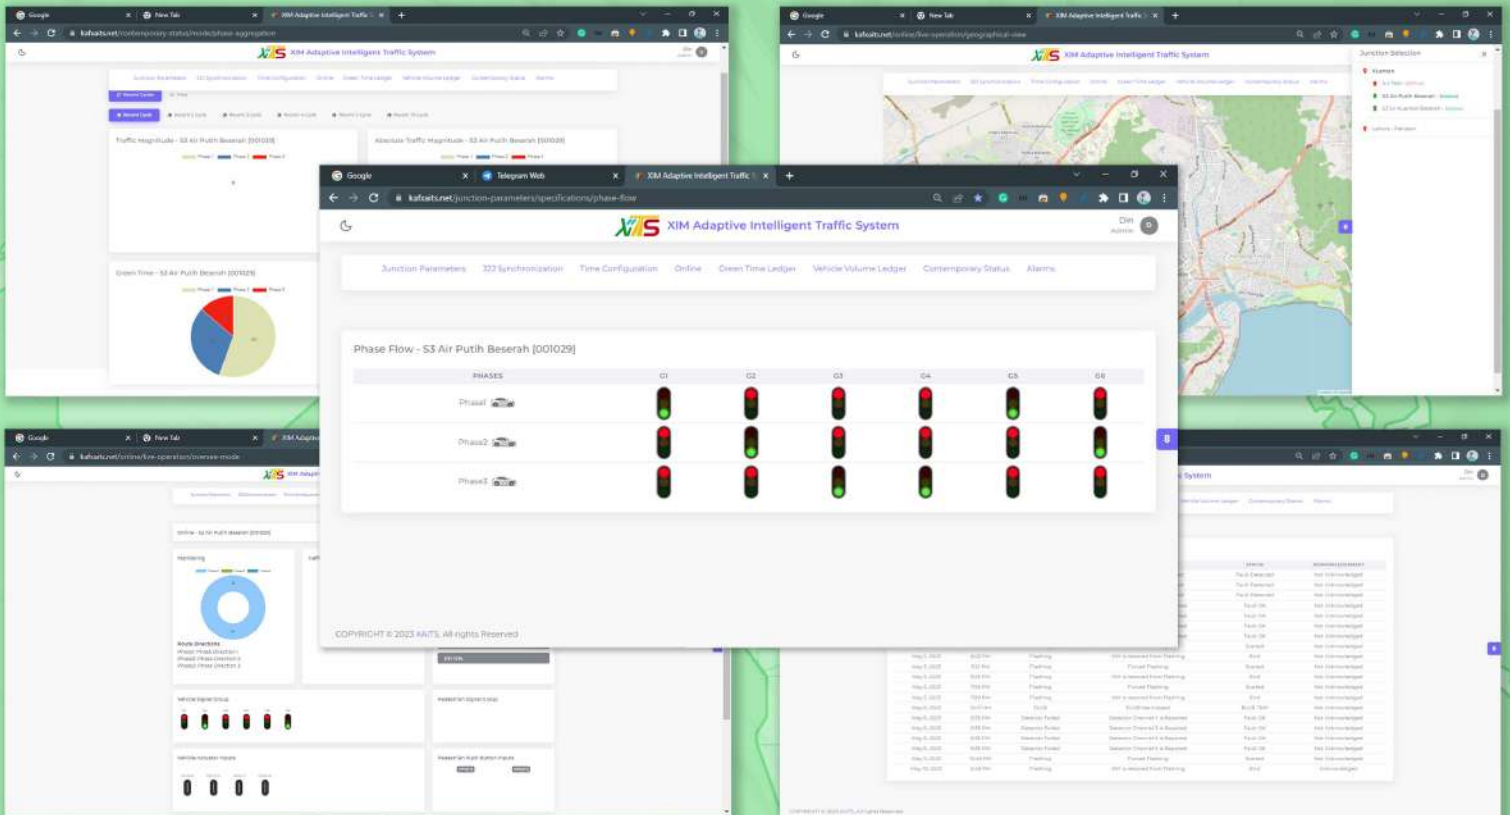

SCREENSHOT

CONTACT

TEL NO.: 09-5315333

MOBILE NO.: 019-2589137

EMAIL: info@kaf2u.com

WEBSITE: www.kaf2u.com

Disclaimer

Restrictions on Disclosure and use of the Data: This documents and the information contained herein are confidential and proprietary to KAF idea tech. Do not copy this document without express permission from authorized KAF employee. Do not distribute this document without the express approval of KAF director. Unauthorized use, reproduction or distribution. This profile includes data that shall be disclosed and shall not be duplicated, used, or disclosed - in whole or in part - for any purpose. KAF further requests the cooperation of client in maintaining strict confidentiality of all the proprietary information contained in this Profile on the basis that it contains information on

ADDRESS

NO.102, JALAN BUKIT UBI 25200 KUANTAN, PAHANG DARUL MAKMUR