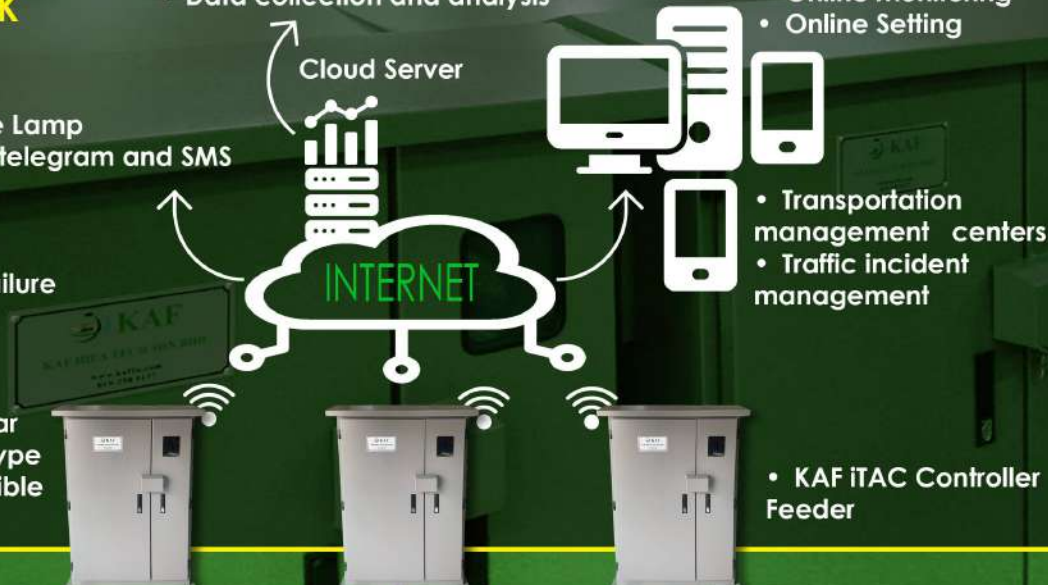

Real time live operational parameters and inputs/outputs monitoring is one of the most promising feature it is powered with plus the complete history of alarms and events to attract the attention of operators to minimize breakdown time hence increased efficiency

**XAIT'S FRAMEWORK**

**Alert System**

- Alarm display
- Conflict / double Lamp
- Alert System via telegram and SMS application
- Amber flashing
- ELCB tripped
- Communication failure
- Fuse blow
- Power supply

- Industrial Cellular Gateway Router type KAFXAIT'S compatible 4G/LTE

- Traffic count
- Data collection and analysis

- Online Monitoring
- Online Setting

- Transportation management centers
- Traffic incident management